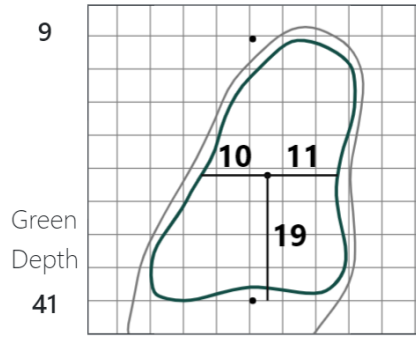

Round 1 - Wednesday, July 15, 2020

114th Southern Amateur Championship

Maridoe Golf Club, Carrollton, TX

Maridoe Golf Club – Evacuation Plan

A = #1 Green/#2 Tee/#8 Green

B = #3 Tee/#7 Tee

C = #16 Tee

CH = Walk to Clubhouse

	<u>1</u>	<u>2</u>	<u>3</u>	<u>4</u>	<u>5</u>	<u>6</u>	<u>7</u>	<u>8</u>	<u>9</u>	<u>10</u>	<u>11</u>	<u>12</u>	<u>13</u>	<u>14</u>	<u>15</u>	<u>16</u>	<u>17</u>	<u>18</u>
Tee	CH	A	B	B	C	B	B	A	A	CH	B	CH	CH	CH	CH	C	C	CH
FW	CH	A	-	B	B	B	B	-	CH	CH	CH	CH	CH	-	C	C	-	CH
Green	A	B	B	C	B	B	A	A	CH	B	CH	CH	CH	CH	C	C	C	CH