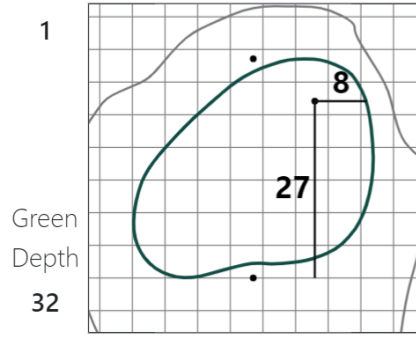

Round 1 - Wednesday, July 15, 2020

114th Southern Amateur Championship

Maridoe Golf Club, Carrollton, TX

Maridoe Golf Club – Evacuation Plan

A = #1 Green/#2 Tee/#8 Green

B = #3 Tee/#7 Tee

C = #16 Tee

CH = Walk to Clubhouse

	<u>1</u>	<u>2</u>	<u>3</u>	<u>4</u>	<u>5</u>	<u>6</u>	<u>7</u>	<u>8</u>	<u>9</u>	<u>10</u>	<u>11</u>	<u>12</u>	<u>13</u>	<u>14</u>	<u>15</u>	<u>16</u>	<u>17</u>	<u>18</u>
Tee	CH	A	B	B	C	B	B	A	A	CH	B	CH	CH	CH	CH	C	C	CH
FW	CH	A	-	B	B	B	B	-	CH	CH	CH	CH	CH	-	C	C	-	CH
Green	A	B	B	C	B	B	A	A	CH	B	CH	CH	CH	CH	C	C	C	CH