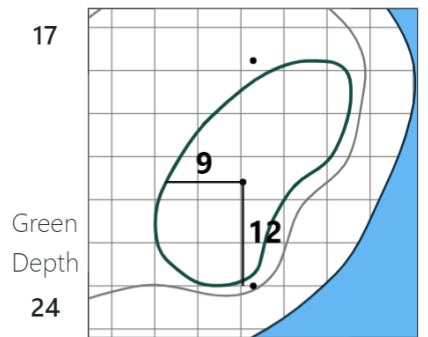

Round 1 - Wednesday, July 15, 2020

114th Southern Amateur Championship

Maridoe Golf Club, Carrollton, TX

Maridoe Golf Club – Evacuation Plan

A = #1 Green/#2 Tee/#8 Green

B = #3 Tee/#7 Tee

C = #16 Tee

CH = Walk to Clubhouse

	<u>1</u>	<u>2</u>	<u>3</u>	<u>4</u>	<u>5</u>	<u>6</u>	<u>7</u>	<u>8</u>	<u>9</u>	<u>10</u>	<u>11</u>	<u>12</u>	<u>13</u>	<u>14</u>	<u>15</u>	<u>16</u>	<u>17</u>	<u>18</u>
Tee	CH	A	B	B	C	B	B	A	A	CH	B	CH	CH	CH	CH	C	C	CH
FW	CH	A	-	B	B	B	B	-	CH	CH	CH	CH	CH	-	C	C	-	CH
Green	A	B	B	C	B	B	A	A	CH	B	CH	CH	CH	CH	C	C	C	CH