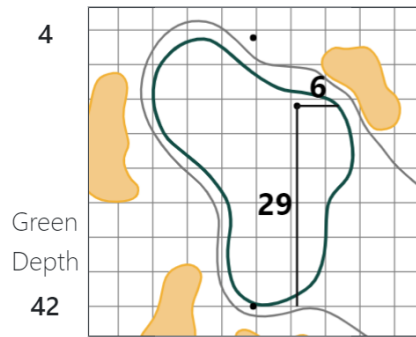

Round 1 - Wednesday, July 15, 2020

114th Southern Amateur Championship

Maridoe Golf Club, Carrollton, TX

Maridoe Golf Club – Evacuation Plan

A = #1 Green/#2 Tee/#8 Green

B = #3 Tee/#7 Tee

C = #16 Tee

CH = Walk to Clubhouse

	<u>1</u>	<u>2</u>	<u>3</u>	<u>4</u>	<u>5</u>	<u>6</u>	<u>7</u>	<u>8</u>	<u>9</u>	<u>10</u>	<u>11</u>	<u>12</u>	<u>13</u>	<u>14</u>	<u>15</u>	<u>16</u>	<u>17</u>	<u>18</u>
Tee	CH	A	B	B	C	B	B	A	A	CH	B	CH	CH	CH	CH	C	C	CH
FW	CH	A	-	B	B	B	B	-	CH	CH	CH	CH	CH	-	C	C	-	CH
Green	A	B	B	C	B	B	A	A	CH	B	CH	CH	CH	CH	C	C	C	CH