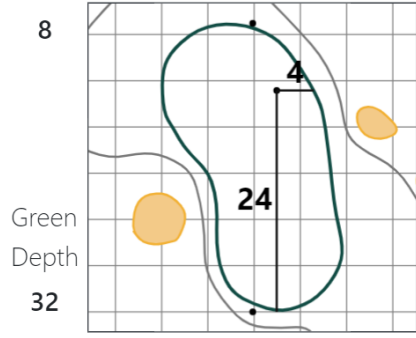

Round 1 - Wednesday, July 15, 2020

114th Southern Amateur Championship

Maridoe Golf Club, Carrollton, TX

Maridoe Golf Club – Evacuation Plan

A = #1 Green/#2 Tee/#8 Green

B = #3 Tee/#7 Tee

C = #16 Tee

CH = Walk to Clubhouse

	<u>1</u>	<u>2</u>	<u>3</u>	<u>4</u>	<u>5</u>	<u>6</u>	<u>7</u>	<u>8</u>	<u>9</u>	<u>10</u>	<u>11</u>	<u>12</u>	<u>13</u>	<u>14</u>	<u>15</u>	<u>16</u>	<u>17</u>	<u>18</u>
Tee	CH	A	B	B	C	B	B	A	A	CH	B	CH	CH	CH	CH	C	C	CH
FW	CH	A	-	B	B	B	B	-	CH	CH	CH	CH	CH	-	C	C	-	CH
Green	A	B	B	C	B	B	A	A	CH	B	CH	CH	CH	CH	C	C	C	CH