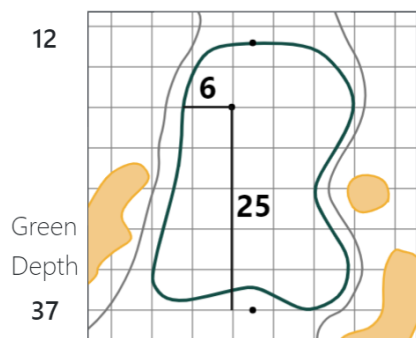

Round 1 - Wednesday, July 15, 2020

114th Southern Amateur Championship

Maridoe Golf Club, Carrollton, TX

Maridoe Golf Club – Evacuation Plan

A = #1 Green/#2 Tee/#8 Green

B = #3 Tee/#7 Tee

C = #16 Tee

CH = Walk to Clubhouse

	<u>1</u>	<u>2</u>	<u>3</u>	<u>4</u>	<u>5</u>	<u>6</u>	<u>7</u>	<u>8</u>	<u>9</u>	<u>10</u>	<u>11</u>	<u>12</u>	<u>13</u>	<u>14</u>	<u>15</u>	<u>16</u>	<u>17</u>	<u>18</u>
Tee	CH	A	B	B	C	B	B	A	A	CH	B	CH	CH	CH	CH	C	C	CH
FW	CH	A	-	B	B	B	B	-	CH	CH	CH	CH	CH	-	C	C	-	CH
Green	A	B	B	C	B	B	A	A	CH	B	CH	CH	CH	CH	C	C	C	CH