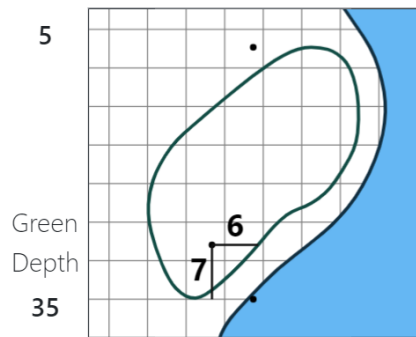

Round 1 - Wednesday, July 15, 2020

114th Southern Amateur Championship

Maridoe Golf Club, Carrollton, TX

Maridoe Golf Club – Evacuation Plan

A = #1 Green/#2 Tee/#8 Green

B = #3 Tee/#7 Tee

C = #16 Tee

CH = Walk to Clubhouse

	<u>1</u>	<u>2</u>	<u>3</u>	<u>4</u>	<u>5</u>	<u>6</u>	<u>7</u>	<u>8</u>	<u>9</u>	<u>10</u>	<u>11</u>	<u>12</u>	<u>13</u>	<u>14</u>	<u>15</u>	<u>16</u>	<u>17</u>	<u>18</u>
Tee	CH	A	B	B	C	B	B	A	A	CH	B	CH	CH	CH	CH	C	C	CH
FW	CH	A	-	B	B	B	B	-	CH	CH	CH	CH	CH	-	C	C	-	CH
Green	A	B	B	C	B	B	A	A	CH	B	CH	CH	CH	CH	C	C	C	CH