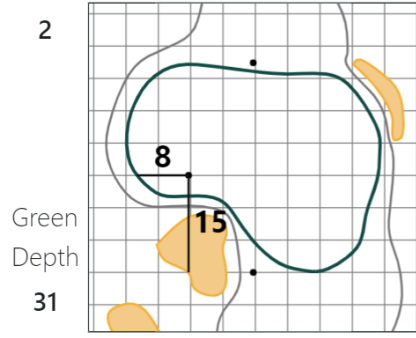

Round 1 - Wednesday, July 15, 2020

114th Southern Amateur Championship

Maridoe Golf Club, Carrollton, TX

Maridoe Golf Club – Evacuation Plan

A = #1 Green/#2 Tee/#8 Green

B = #3 Tee/#7 Tee

C = #16 Tee

CH = Walk to Clubhouse

	<u>1</u>	<u>2</u>	<u>3</u>	<u>4</u>	<u>5</u>	<u>6</u>	<u>7</u>	<u>8</u>	<u>9</u>	<u>10</u>	<u>11</u>	<u>12</u>	<u>13</u>	<u>14</u>	<u>15</u>	<u>16</u>	<u>17</u>	<u>18</u>
Tee	CH	A	B	B	C	B	B	A	A	CH	B	CH	CH	CH	CH	C	C	CH
FW	CH	A	-	B	B	B	B	-	CH	CH	CH	CH	CH	-	C	C	-	CH
Green	A	B	B	C	B	B	A	A	CH	B	CH	CH	CH	CH	C	C	C	CH