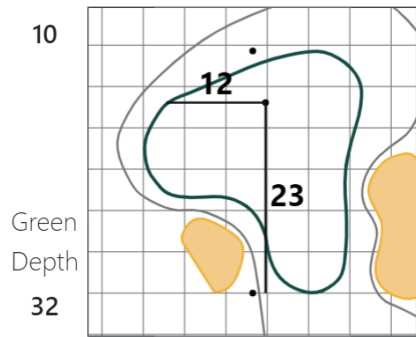

Round 1 - Wednesday, July 15, 2020

114th Southern Amateur Championship

Maridoe Golf Club, Carrollton, TX

Maridoe Golf Club – Evacuation Plan

A = #1 Green/#2 Tee/#8 Green

B = #3 Tee/#7 Tee

C = #16 Tee

CH = Walk to Clubhouse

	<u>1</u>	<u>2</u>	<u>3</u>	<u>4</u>	<u>5</u>	<u>6</u>	<u>7</u>	<u>8</u>	<u>9</u>	<u>10</u>	<u>11</u>	<u>12</u>	<u>13</u>	<u>14</u>	<u>15</u>	<u>16</u>	<u>17</u>	<u>18</u>
Tee	CH	A	B	B	C	B	B	A	A	CH	B	CH	CH	CH	CH	C	C	CH
FW	CH	A	-	B	B	B	B	-	CH	CH	CH	CH	CH	-	C	C	-	CH
Green	A	B	B	C	B	B	A	A	CH	B	CH	CH	CH	CH	C	C	C	CH