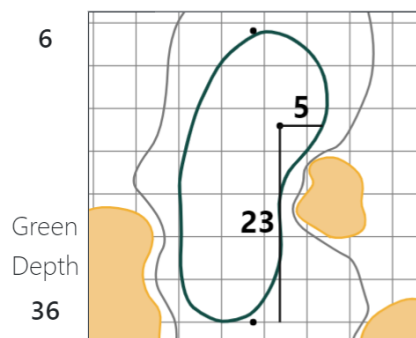

Round 1 - Wednesday, July 15, 2020

114th Southern Amateur Championship

Maridoe Golf Club, Carrollton, TX

Maridoe Golf Club – Evacuation Plan

A = #1 Green/#2 Tee/#8 Green

B = #3 Tee/#7 Tee

C = #16 Tee

CH = Walk to Clubhouse

	<u>1</u>	<u>2</u>	<u>3</u>	<u>4</u>	<u>5</u>	<u>6</u>	<u>7</u>	<u>8</u>	<u>9</u>	<u>10</u>	<u>11</u>	<u>12</u>	<u>13</u>	<u>14</u>	<u>15</u>	<u>16</u>	<u>17</u>	<u>18</u>
Tee	CH	A	B	B	C	B	B	A	A	CH	B	CH	CH	CH	CH	C	C	CH
FW	CH	A	-	B	B	B	B	-	CH	CH	CH	CH	CH	-	C	C	-	CH
Green	A	B	B	C	B	B	A	A	CH	B	CH	CH	CH	CH	C	C	C	CH