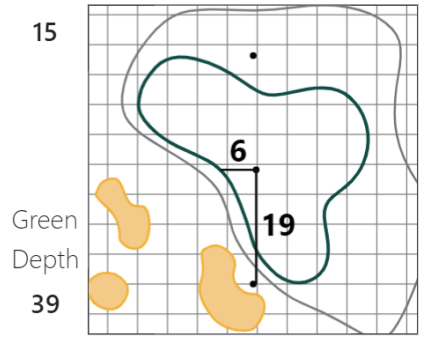

Round 1 - Wednesday, July 15, 2020

114th Southern Amateur Championship

Maridoe Golf Club, Carrollton, TX

Maridoe Golf Club – Evacuation Plan

A = #1 Green/#2 Tee/#8 Green

B = #3 Tee/#7 Tee

C = #16 Tee

CH = Walk to Clubhouse

	<u>1</u>	<u>2</u>	<u>3</u>	<u>4</u>	<u>5</u>	<u>6</u>	<u>7</u>	<u>8</u>	<u>9</u>	<u>10</u>	<u>11</u>	<u>12</u>	<u>13</u>	<u>14</u>	<u>15</u>	<u>16</u>	<u>17</u>	<u>18</u>
Tee	CH	A	B	B	C	B	B	A	A	CH	B	CH	CH	CH	CH	C	C	CH
FW	CH	A	-	B	B	B	B	-	CH	CH	CH	CH	CH	-	C	C	-	CH
Green	A	B	B	C	B	B	A	A	CH	B	CH	CH	CH	CH	C	C	C	CH