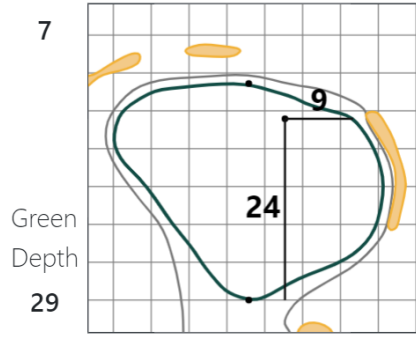

Round 1 - Wednesday, July 15, 2020

114th Southern Amateur Championship

Maridoe Golf Club, Carrollton, TX

Maridoe Golf Club – Evacuation Plan

A = #1 Green/#2 Tee/#8 Green

B = #3 Tee/#7 Tee

C = #16 Tee

CH = Walk to Clubhouse

	<u>1</u>	<u>2</u>	<u>3</u>	<u>4</u>	<u>5</u>	<u>6</u>	<u>7</u>	<u>8</u>	<u>9</u>	<u>10</u>	<u>11</u>	<u>12</u>	<u>13</u>	<u>14</u>	<u>15</u>	<u>16</u>	<u>17</u>	<u>18</u>
Tee	CH	A	B	B	C	B	B	A	A	CH	B	CH	CH	CH	CH	C	C	CH
FW	CH	A	-	B	B	B	B	-	CH	CH	CH	CH	CH	-	C	C	-	CH
Green	A	B	B	C	B	B	A	A	CH	B	CH	CH	CH	CH	C	C	C	CH