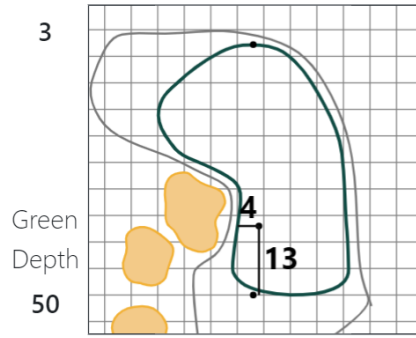

Round 1 - Wednesday, July 15, 2020

114th Southern Amateur Championship

Maridoe Golf Club, Carrollton, TX

Maridoe Golf Club – Evacuation Plan

A = #1 Green/#2 Tee/#8 Green

B = #3 Tee/#7 Tee

C = #16 Tee

CH = Walk to Clubhouse

	<u>1</u>	<u>2</u>	<u>3</u>	<u>4</u>	<u>5</u>	<u>6</u>	<u>7</u>	<u>8</u>	<u>9</u>	<u>10</u>	<u>11</u>	<u>12</u>	<u>13</u>	<u>14</u>	<u>15</u>	<u>16</u>	<u>17</u>	<u>18</u>
Tee	CH	A	B	B	C	B	B	A	A	CH	B	CH	CH	CH	CH	C	C	CH
FW	CH	A	-	B	B	B	B	-	CH	CH	CH	CH	CH	-	C	C	-	CH
Green	A	B	B	C	B	B	A	A	CH	B	CH	CH	CH	CH	C	C	C	CH