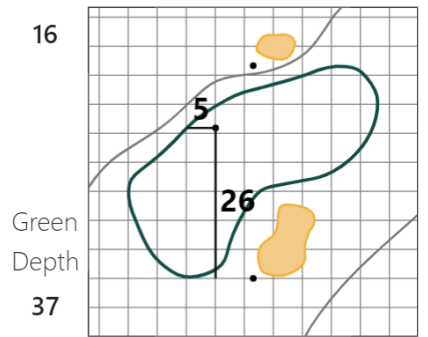

Round 1 - Wednesday, July 15, 2020

114th Southern Amateur Championship

Maridoe Golf Club, Carrollton, TX

Maridoe Golf Club – Evacuation Plan

A = #1 Green/#2 Tee/#8 Green

B = #3 Tee/#7 Tee

C = #16 Tee

CH = Walk to Clubhouse

	<u>1</u>	<u>2</u>	<u>3</u>	<u>4</u>	<u>5</u>	<u>6</u>	<u>7</u>	<u>8</u>	<u>9</u>	<u>10</u>	<u>11</u>	<u>12</u>	<u>13</u>	<u>14</u>	<u>15</u>	<u>16</u>	<u>17</u>	<u>18</u>
Tee	CH	A	B	B	C	B	B	A	A	CH	B	CH	CH	CH	CH	C	C	CH
FW	CH	A	-	B	B	B	B	-	CH	CH	CH	CH	CH	-	C	C	-	CH
Green	A	B	B	C	B	B	A	A	CH	B	CH	CH	CH	CH	C	C	C	CH