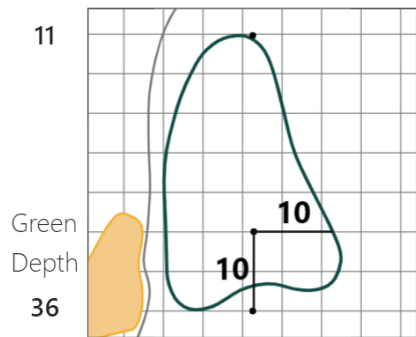

Round 1 - Wednesday, July 15, 2020

114th Southern Amateur Championship

Maridoe Golf Club, Carrollton, TX

Maridoe Golf Club – Evacuation Plan

A = #1 Green/#2 Tee/#8 Green

B = #3 Tee/#7 Tee

C = #16 Tee

CH = Walk to Clubhouse

	<u>1</u>	<u>2</u>	<u>3</u>	<u>4</u>	<u>5</u>	<u>6</u>	<u>7</u>	<u>8</u>	<u>9</u>	<u>10</u>	<u>11</u>	<u>12</u>	<u>13</u>	<u>14</u>	<u>15</u>	<u>16</u>	<u>17</u>	<u>18</u>
Tee	CH	A	B	B	C	B	B	A	A	CH	B	CH	CH	CH	CH	C	C	CH
FW	CH	A	-	B	B	B	B	-	CH	CH	CH	CH	CH	-	C	C	-	CH
Green	A	B	B	C	B	B	A	A	CH	B	CH	CH	CH	CH	C	C	C	CH