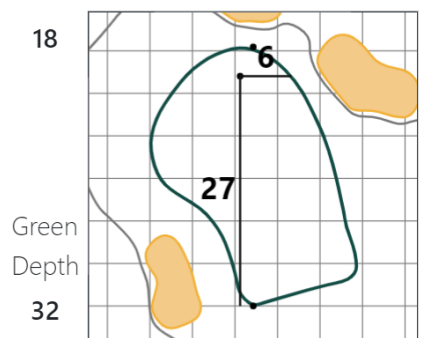

Round 1 - Wednesday, July 15, 2020

114th Southern Amateur Championship

Maridoe Golf Club, Carrollton, TX

Maridoe Golf Club – Evacuation Plan

A = #1 Green/#2 Tee/#8 Green

B = #3 Tee/#7 Tee

C = #16 Tee

CH = Walk to Clubhouse

	<u>1</u>	<u>2</u>	<u>3</u>	<u>4</u>	<u>5</u>	<u>6</u>	<u>7</u>	<u>8</u>	<u>9</u>	<u>10</u>	<u>11</u>	<u>12</u>	<u>13</u>	<u>14</u>	<u>15</u>	<u>16</u>	<u>17</u>	<u>18</u>
Tee	CH	A	B	B	C	B	B	A	A	CH	B	CH	CH	CH	CH	C	C	CH
FW	CH	A	-	B	B	B	B	-	CH	CH	CH	CH	CH	-	C	C	-	CH
Green	A	B	B	C	B	B	A	A	CH	B	CH	CH	CH	CH	C	C	C	CH