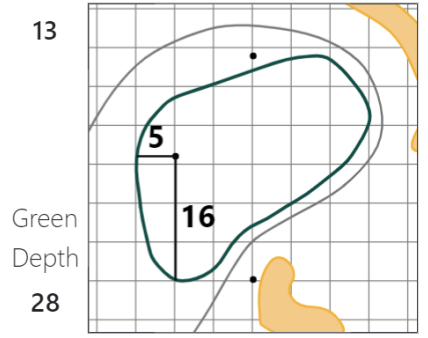

Round 1 - Wednesday, July 15, 2020

114th Southern Amateur Championship

Maridoe Golf Club, Carrollton, TX

Maridoe Golf Club – Evacuation Plan

A = #1 Green/#2 Tee/#8 Green

B = #3 Tee/#7 Tee

C = #16 Tee

CH = Walk to Clubhouse

	<u>1</u>	<u>2</u>	<u>3</u>	<u>4</u>	<u>5</u>	<u>6</u>	<u>7</u>	<u>8</u>	<u>9</u>	<u>10</u>	<u>11</u>	<u>12</u>	<u>13</u>	<u>14</u>	<u>15</u>	<u>16</u>	<u>17</u>	<u>18</u>
Tee	CH	A	B	B	C	B	B	A	A	CH	B	CH	CH	CH	CH	C	C	CH
FW	CH	A	-	B	B	B	B	-	CH	CH	CH	CH	CH	-	C	C	-	CH
Green	A	B	B	C	B	B	A	A	CH	B	CH	CH	CH	CH	C	C	C	CH