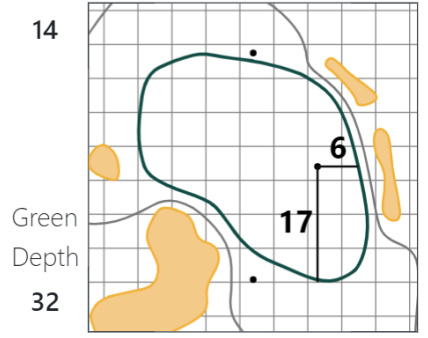

Round 1 - Wednesday, July 15, 2020

114th Southern Amateur Championship

Maridoe Golf Club, Carrollton, TX

Maridoe Golf Club – Evacuation Plan

A = #1 Green/#2 Tee/#8 Green

B = #3 Tee/#7 Tee

C = #16 Tee

CH = Walk to Clubhouse

	<u>1</u>	<u>2</u>	<u>3</u>	<u>4</u>	<u>5</u>	<u>6</u>	<u>7</u>	<u>8</u>	<u>9</u>	<u>10</u>	<u>11</u>	<u>12</u>	<u>13</u>	<u>14</u>	<u>15</u>	<u>16</u>	<u>17</u>	<u>18</u>
Tee	CH	A	B	B	C	B	B	A	A	CH	B	CH	CH	CH	CH	C	C	CH
FW	CH	A	-	B	B	B	B	-	CH	CH	CH	CH	CH	-	C	C	-	CH
Green	A	B	B	C	B	B	A	A	CH	B	CH	CH	CH	CH	C	C	C	CH