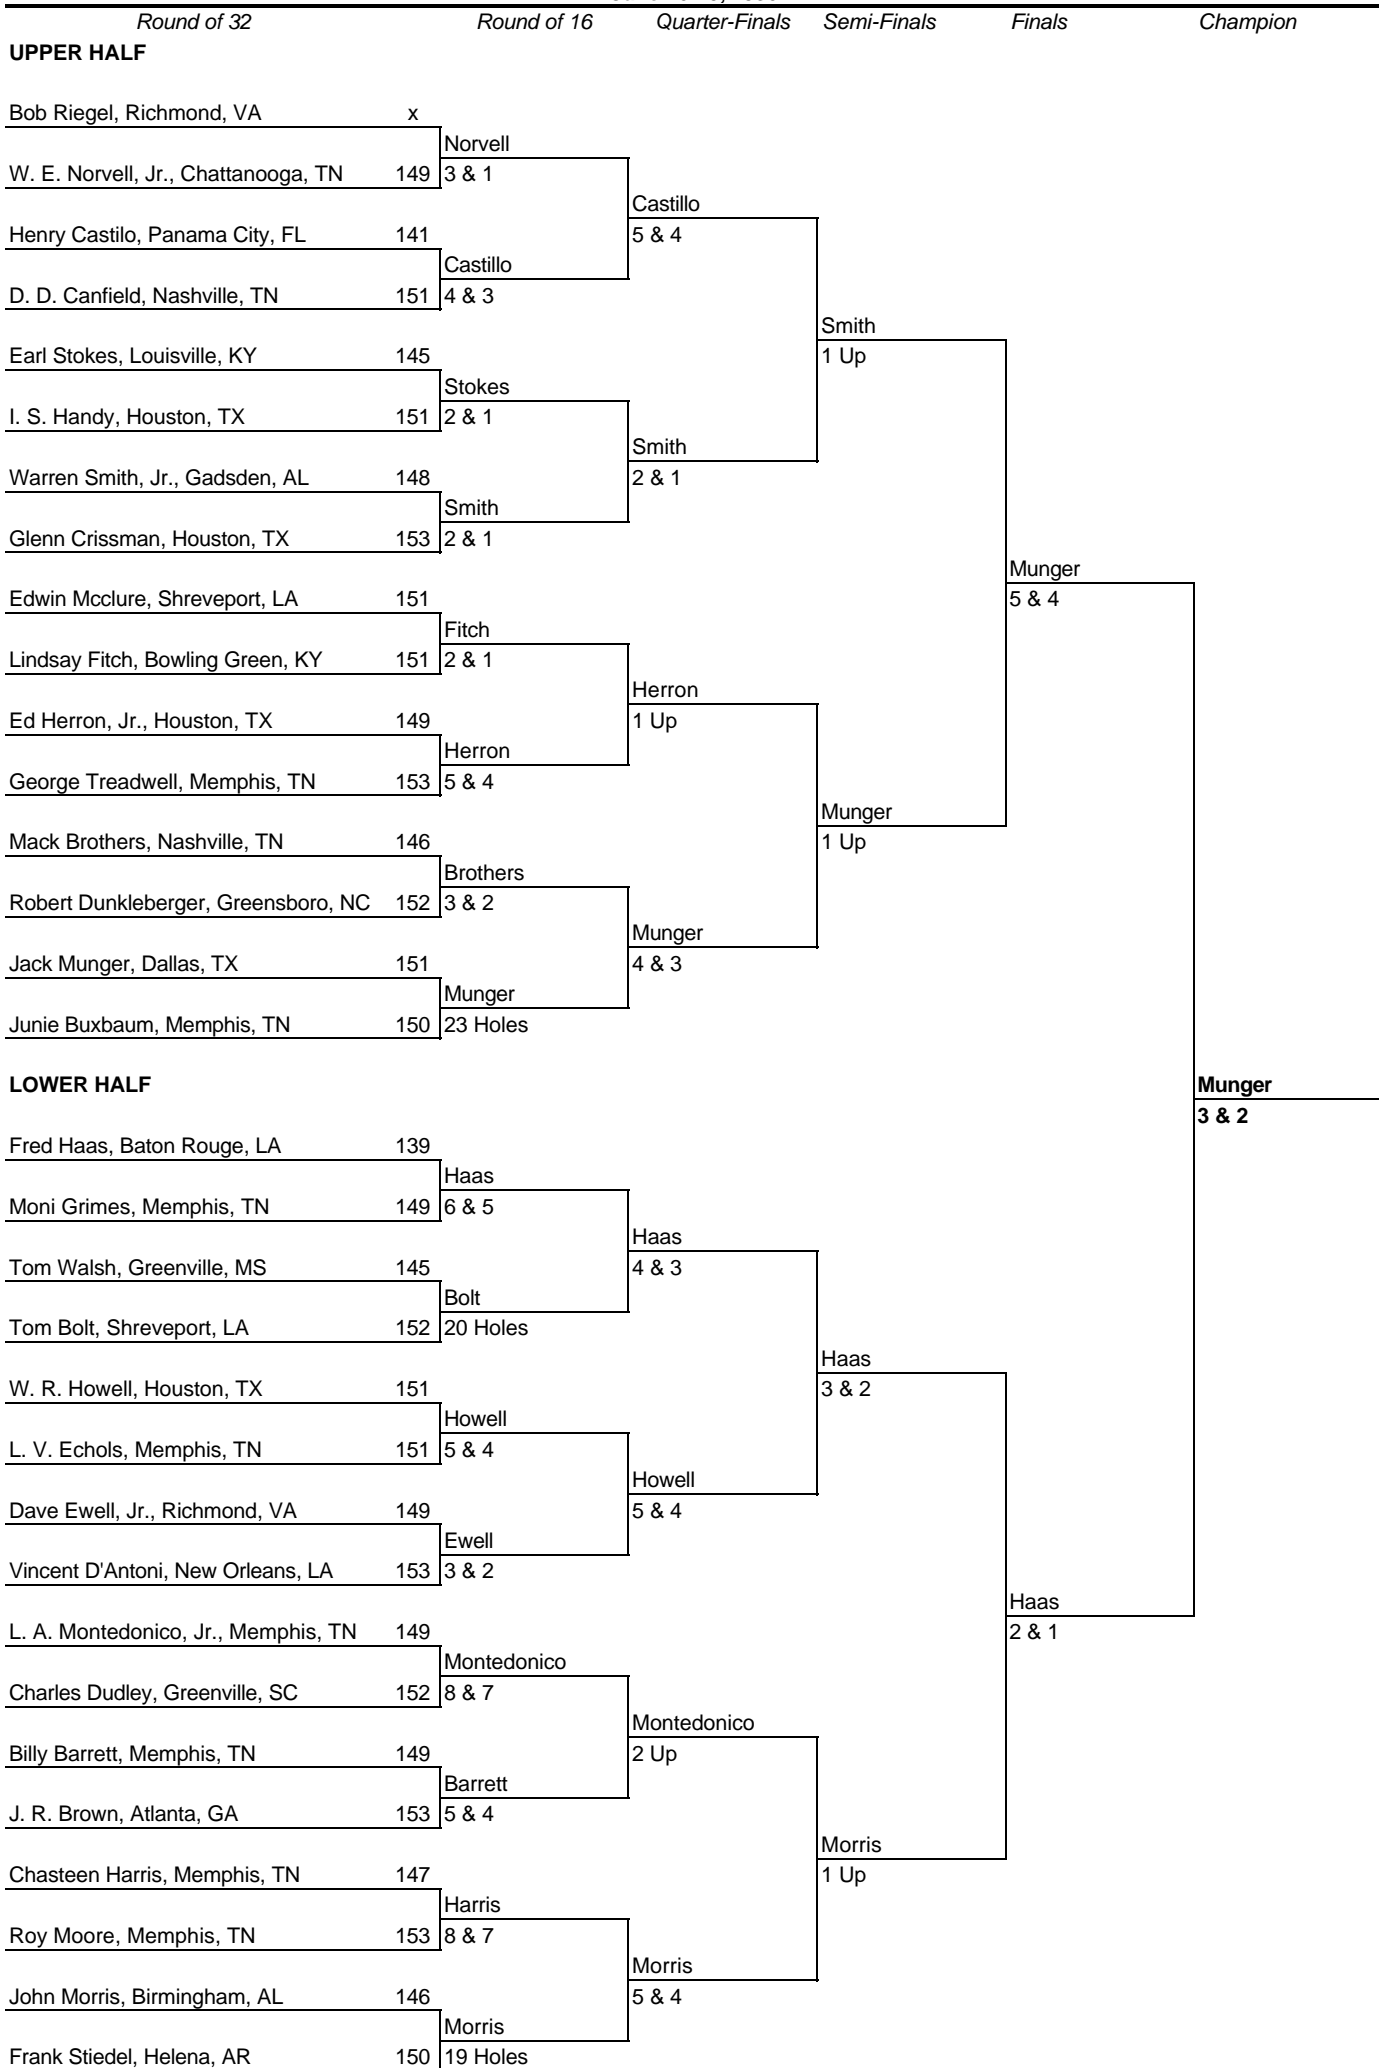

34TH SOUTHERN AMATEUR CHAMPIONSHIP

Memphis Country Club

Memphis, Tennessee

June 16-20, 1936

x - Defending Champion Exempt from Qualifying